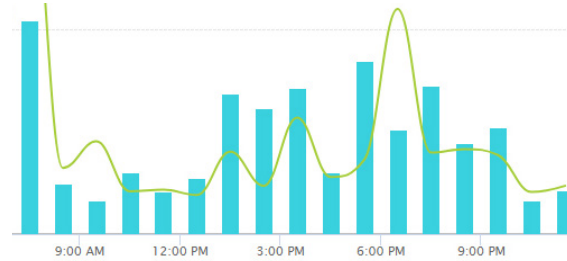

The **My Energy Use** web portal can help you make smarter energy decisions and eliminate surprises by displaying your usage data throughout each day, allowing you to make cost-saving adjustments, set up alert notifications and more.

Monitor your usage

View electricity consumption with accuracy in up to 15-minute intervals.

Monitor generation for installed rooftop solar systems.

Time-of-Use (TOU) customers can monitor On-, Mid-, and Off-Peak usage, to help determine cost-saving adjustments.