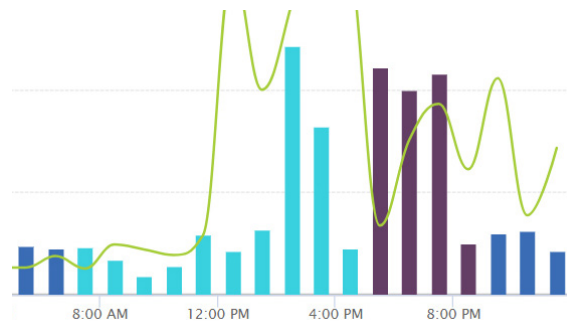

FEATURES:

- View energy consumption and generation in 15-minute intervals
- Establish threshold notifications alerts
- Compare usage data to previous periods
- Add markers to track important events
- Download usage data in Green Button or CSV format
- Share data with secure secondary user access

Monitor your usage

View electricity consumption with accuracy in up to 15-minute intervals.

Monitor generation for installed rooftop solar systems.

Time-of-Use (TOU) customers can monitor On-, Mid-, and Off-Peak usage, to help determine cost-saving adjustments.

Make comparisons

Comparison

Last Week
None
Average Temperature
Last Week
Bill Period Average

Compare current usage to previous data or outside temperatures to determine changes in your consumption or generation.