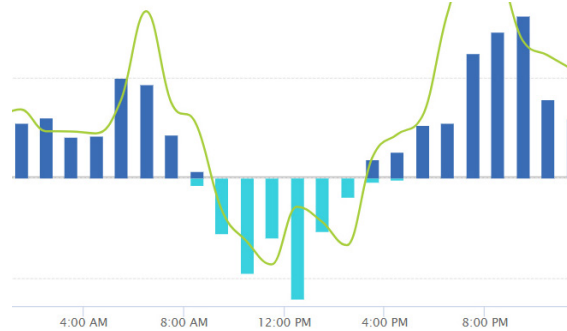

The **My Energy Use** web portal can help you make smarter energy decisions and eliminate surprises by displaying your usage data throughout each day, allowing you to make cost-saving adjustments, set up alert notifications and more.

FEATURES:

- View energy consumption and generation in 15-minute intervals
- Establish threshold notifications alerts
- Compare usage data to previous periods
- Add markers to track important events
- Download usage data in Green Button or CSV format
- Share data with secure secondary user access

Monitor your usage

View electricity consumption with accuracy in up to 15-minute intervals.

Monitor generation for installed rooftop solar systems.

Time-of-Use (TOU) customers can monitor On-, Mid-, and Off-Peak usage, to help determine cost-saving adjustments.